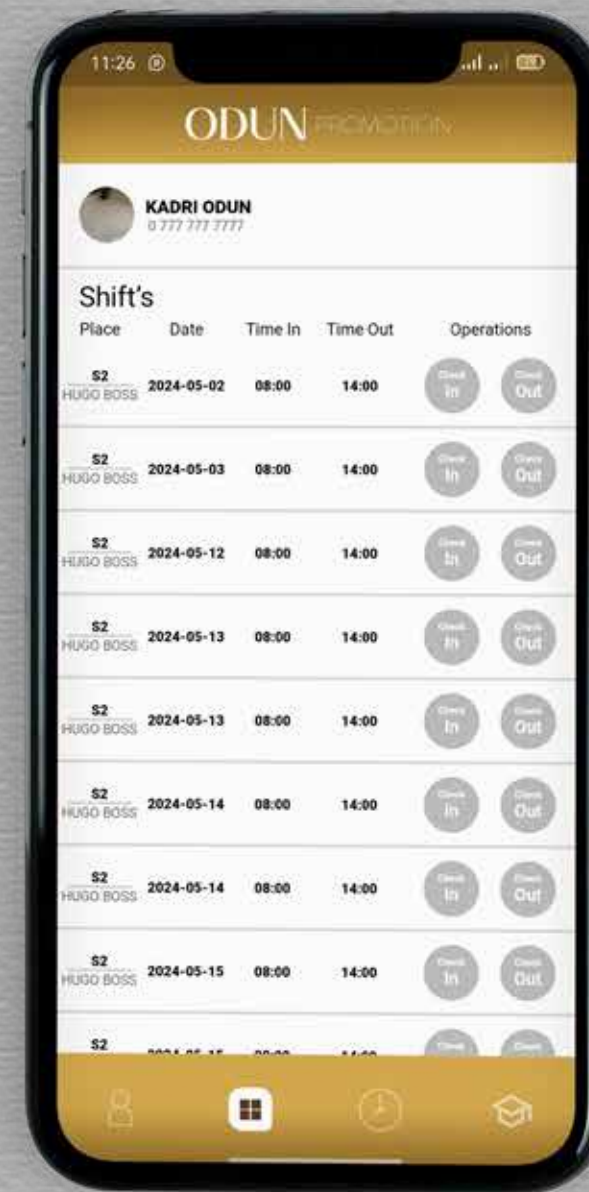

Key Features:

- Modern Design: Implemented a contemporary and intuitive UX/UI.
- High Performance: Utilized Flutter to ensure smooth and efficient performance across both iOS and Android platforms.
- User-Friendly Navigation: Designed with easy navigation to improve user experience.
- Interactive Elements: Included interactive features to boost user interaction and engagement.