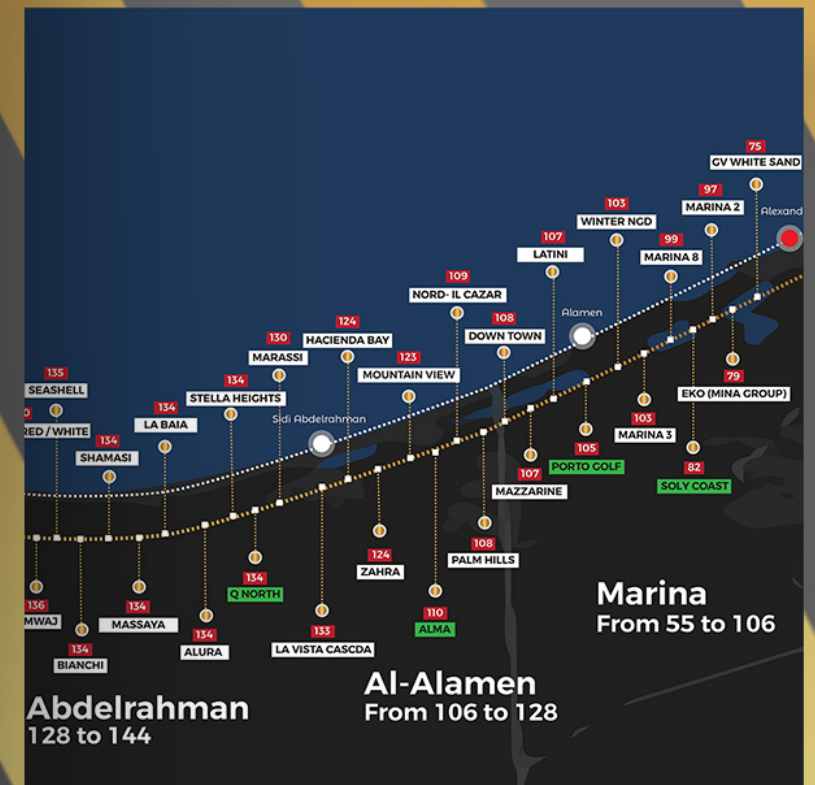

WITH EVERY BITE
GOOD WINS

14980 ECP MONTHLY
3745 ECP WEEKLY

OPTION #5
(BREAKFAST, 2 LUNCH AND DINNER
WITH YOUR CHOICE OF 2 SIDES)

**SOFT
OPENING**
JAN 5, 2024
AHMED ZEWAİL SQ WABOUR EL MAYA

SUBSCRIBE
NOW

#LIVEWELL
#EATWELL