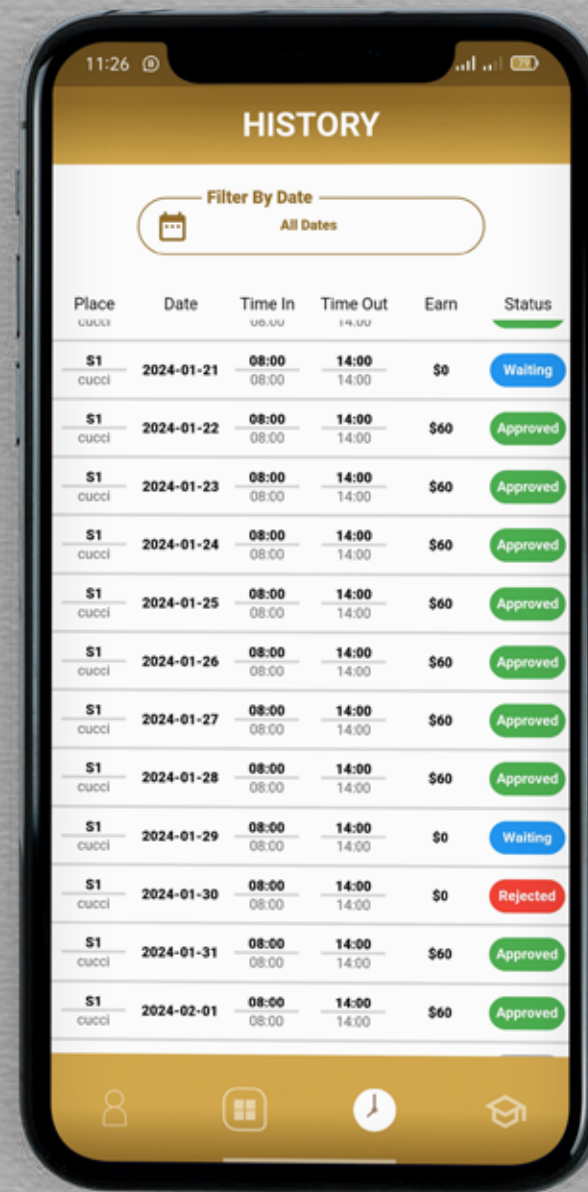

Key Features:

- Modern Design: Implemented a contemporary and intuitive UX/UI.
- High Performance: Utilized Flutter to ensure smooth and efficient performance across both iOS and Android platforms.
- User-Friendly Navigation: Designed with easy navigation to improve user experience.
- Interactive Elements: Included interactive features to boost user interaction and engagement.