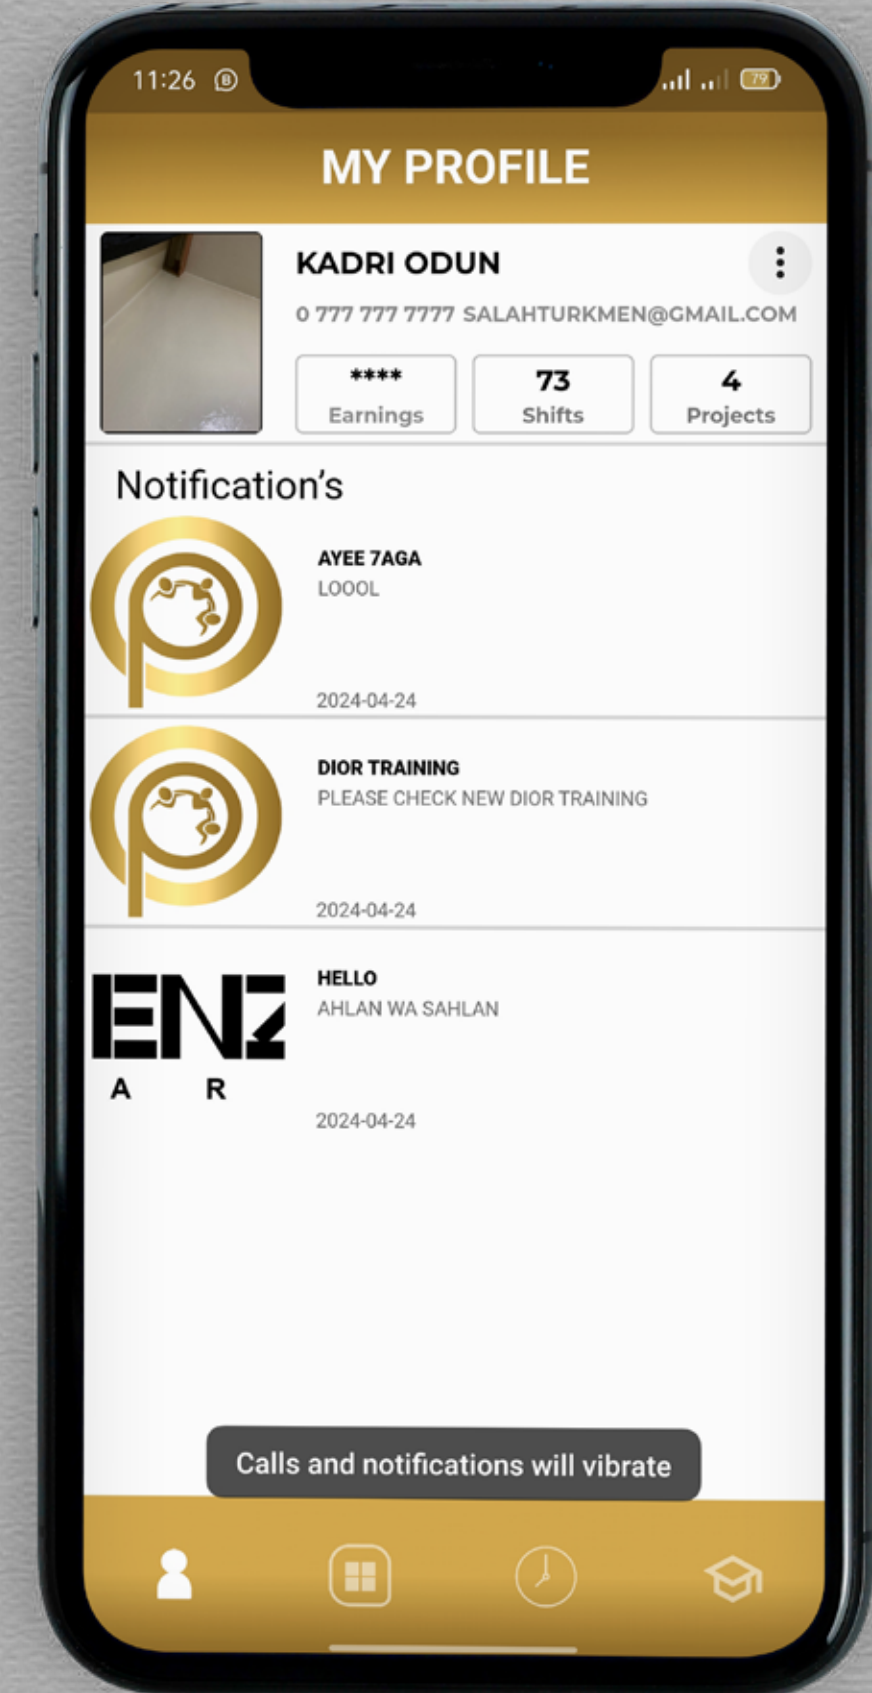

Key Features:

- Modern Design: Implemented a contemporary and intuitive UX/UI.
- High Performance: Utilized Flutter to ensure smooth and efficient performance across both iOS and Android platforms.
- User-Friendly Navigation: Designed with easy navigation to improve user experience.
- Interactive Elements: Included interactive features to boost user interaction and engagement.